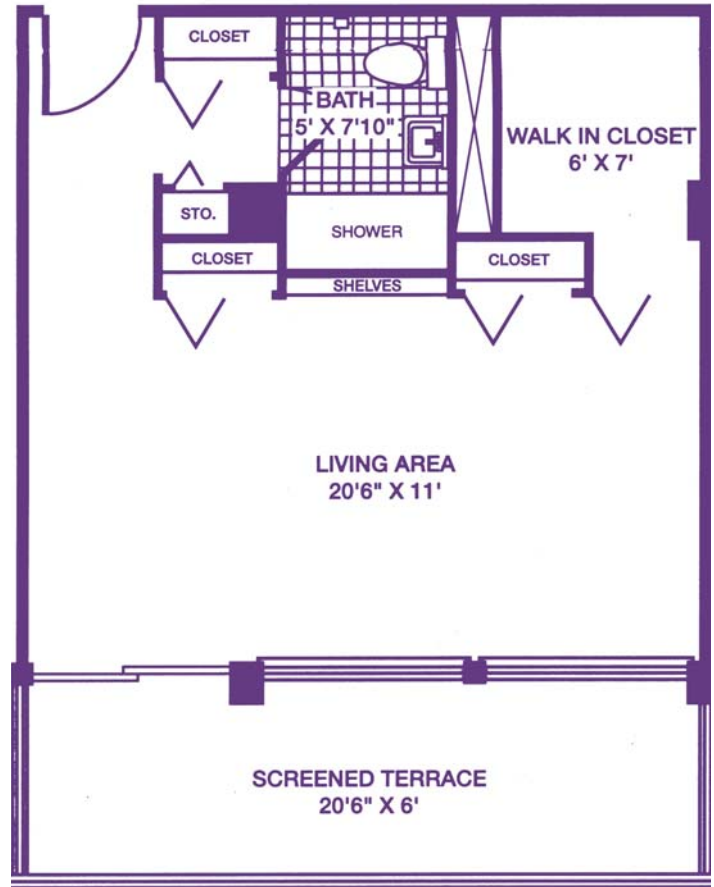

MEASE ASSISTED LIVING - FLOOR PLANS

STUDIO
(270 SQ FT)

STUDIO DELUXE EFFICIENCY
(410 SQ FT)

MEASE ASSISTED LIVING - FLOOR PLANS

1 BEDROOM STANDARD (540 SQ FT)