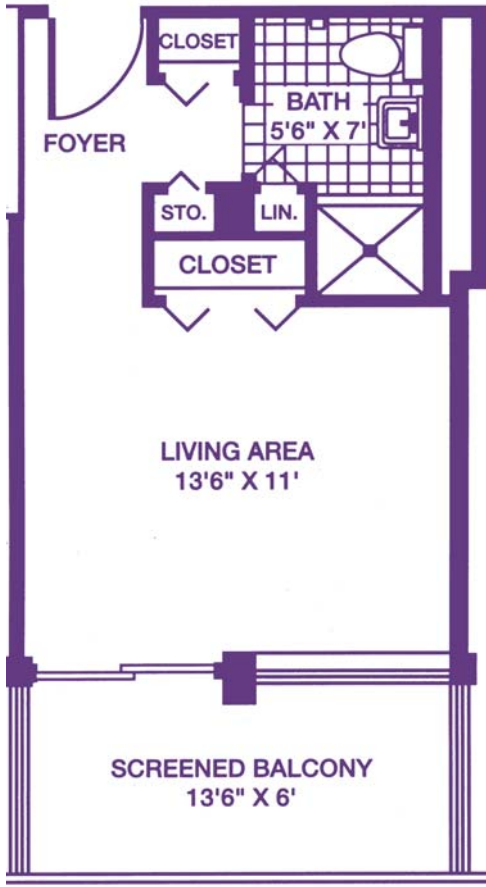

MEASE ASSISTED LIVING - FLOOR PLANS

STUDIO
(270 SQ FT)

STUDIO DELUXE EFFICIENCY
(410 SQ FT)

MEASE ASSISTED LIVING - FLOOR PLANS

1 BEDROOM STANDARD (540 SQ FT)